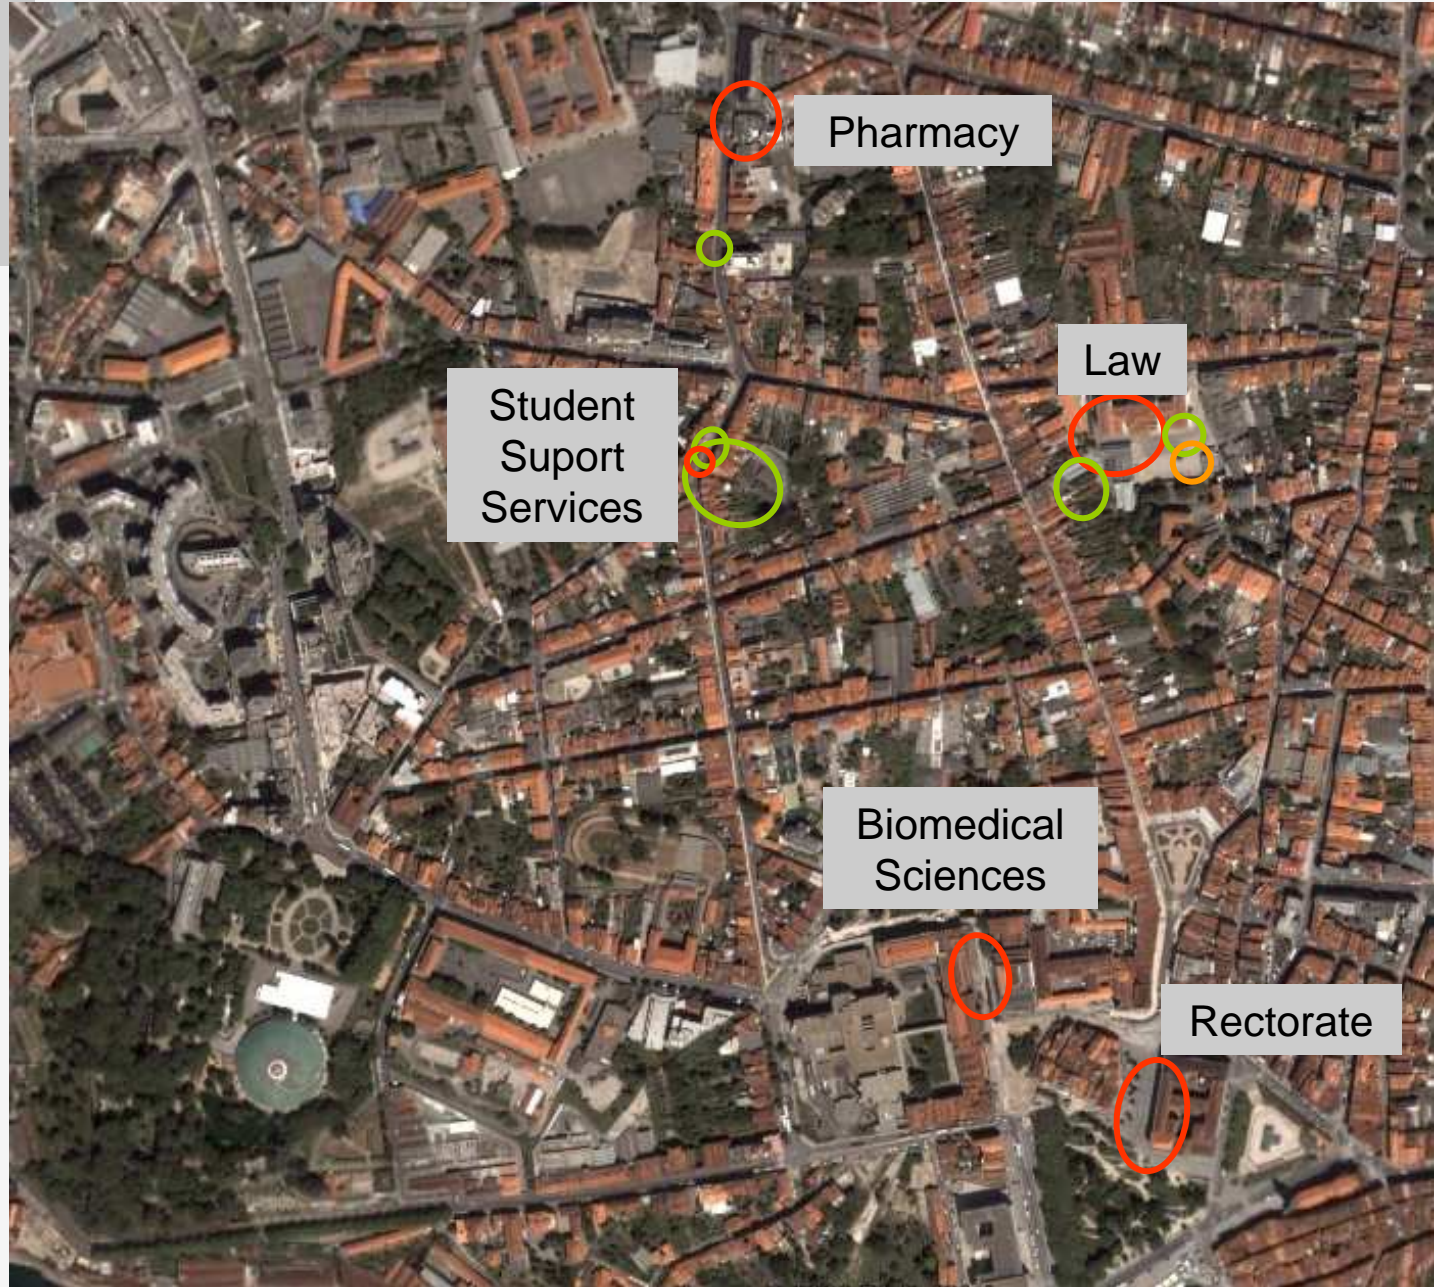

Pole I
(Centre)