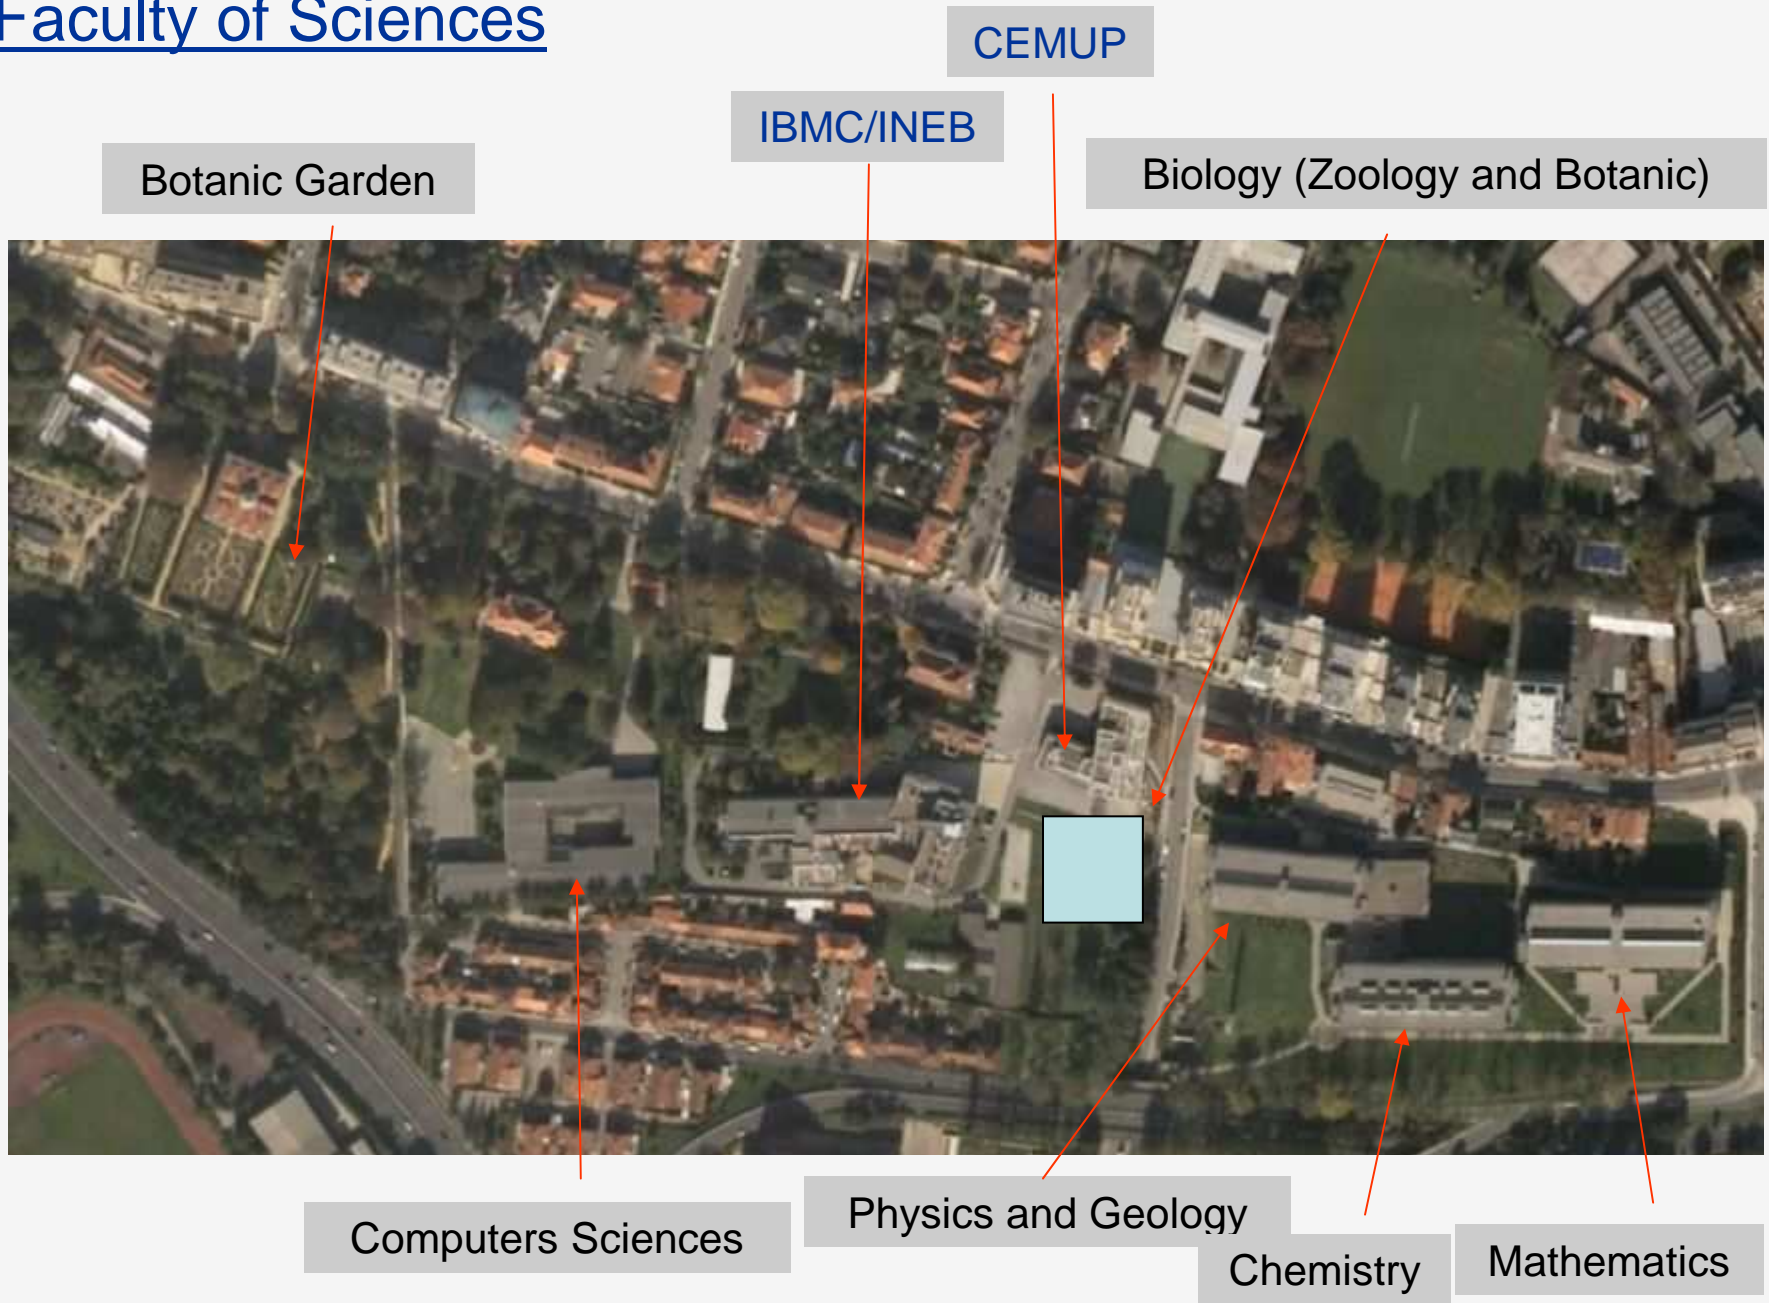

Faculty of Sciences

Botanic Garden

IBMC/INEB

CEMUP

Biology (Zoology and Botanic)

Computers Sciences

Physics and Geology

Chemistry

Mathematics

U. PORTO