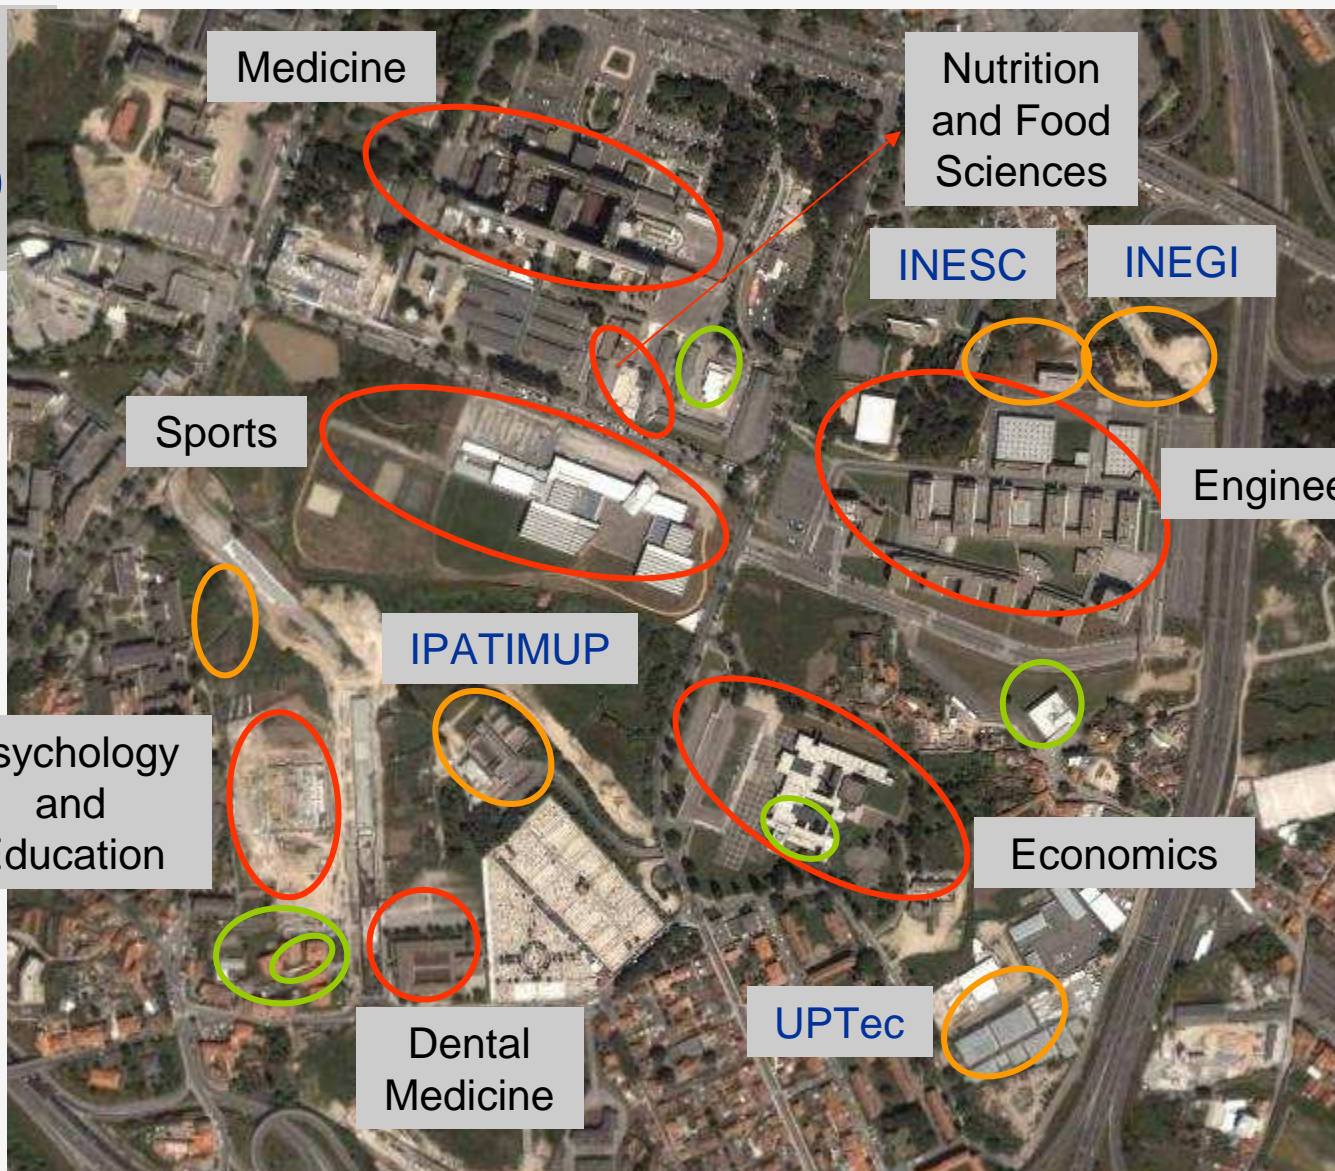

Pole II
(Asprela)