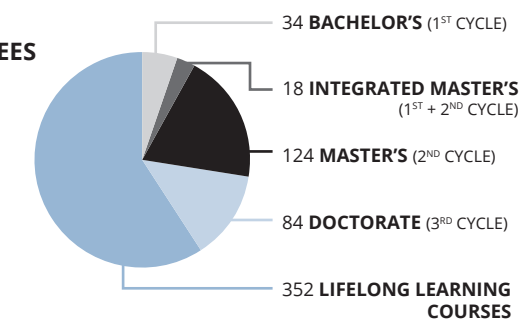

ADMISSIONS AND GRADUATES

Admissions to Higher Education (2016/2017)¹

Vacancies, 1 st cycles and Integrated Master's	4,160
First-choice candidates	7,736
Number of candidates per vacancy	1,9

¹Synthesis 2016 1st phase

Graduates (2015)

7,715 GRADUATES, 296 of which are foreign students

www.up.pt

U.PORTO

FACTS&FIGURES

2016/17

U. PORTO

UNIVERSITY OF PORTO

Foundation year **1911**

EDUCATIONAL OFFERINGS AND RESOURCES

Infrastructures (December 31st, 2016)

Campus	3
Faculties	14
Business School	1
Research units	49
Libraries	16
Museums	12
e-learning café	2

Educational Offerings (2016/2017)

612 DEGREES

Human Resources (December 31st, 2016)

3,942	
Teaching staff and researchers	2,365
Teaching staff and researchers (FTE) with PhD	89%
Technical and Administrative staff	1,577

RESEARCH, INNOVATION AND ENTREPRENEURSHIP