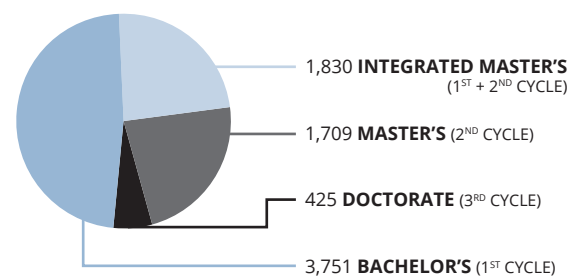

ADMISSIONS AND GRADUATES

Admissions to Higher Education (2016/2017)¹

Vacancies, 1 st cycles and Integrated Master's	4,160
First-choice candidates	7,736
Number of candidates per vacancy	1,9

¹Synthesis 2016 1st phase

Graduates (2015)

7,715 GRADUATES, 296 of which are foreign students

www.up.pt

U.PORTO

FACTS&FIGURES

2016/17

U. PORTO

UNIVERSITY OF PORTO