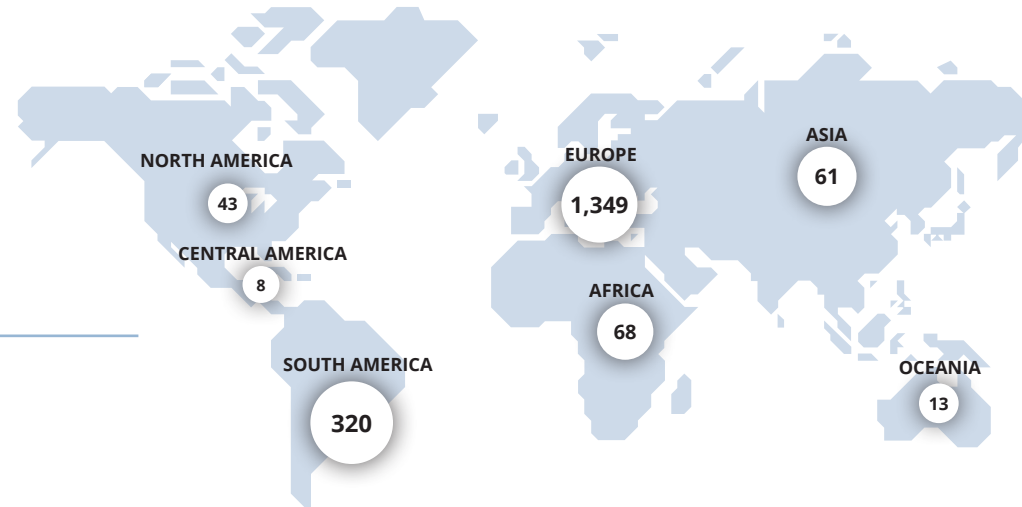

RESEARCH, INNOVATION AND ENTREPRENEURSHIP

Research (December 31st, 2016)

Research Units	49
Units evaluated as “Exceptional”	4
Units evaluated as “Excellent”	10
Units evaluated as “Very Good”	21
Published articles, indexed in the <i>Web of Science</i>, 2014	3,986
Articles published in the WoS 2010-2014	17,422
% of national articles indexed in the WoS	23,4%

Innovation (December 31st, 2016)

Active national and international patents	195
National and International Patents granted	92
Communications of inventions	25
Active intellectual property license agreements	20

UPTEC (December 31st, 2016)

Projects	197
Pre-incubation	32
Start-ups	106
Innovation centres	37
Anchor companies	22
Graduate companies	51
Highly qualified jobs	2,300

EMPLOYABILITY (2016)

University international job fair (FINDE.U)

	JOB FAIR	VIRTUAL JOB FAIR
Job applications	8,500	4,435
Business Companies/ exhibitors	90	114

INTERNATIONALISATION (2015/2016)

Foreign students	3,691
Foreign graduate students	1,667
Foreign IN mobility students	2,024
U.Porto OUT mobility students	1,237
Nationalities	127
Foreign IN teachers	182
U.Porto OUT teachers	107
Cooperation agreements	1,862
Partnering institutes of higher education	730

COOPERATION AGREEMENTS 1,862

INTERNATIONAL RANKINGS (2016)

Ranking	Type	PORTUGAL		IBEROAMERICA		EUROPE		WORLD	
		#	IAU* Percentile	#	IAU* Percentile	#	IAU* Percentile	#	IAU* Percentile
<i>Academic Ranking of World Universities (Shanghai Ranking)</i>	Reputation	2	0.3%	26	0.3%	122-158	3.8%	301-400	2.1%
<i>Quacquarelli Symonds – QS</i>	Reputation	1	0.4%	21	0.4%	143	3.5%	323	1.7%
<i>Times Higher Education</i>	Reputation	1-4	0.3%	7-15	0.3%	203-254	6.2%	401-500	2.7%
<i>U.S. News Best Global Universities</i>	Reputation	2	0.2%	11	0.2%	150	3.6%	344	1.8%
<i>Center for World University Rankings</i>	Reputation	2	0.2%	10	0.2%	140	3.4%	331	1.8%
<i>Webometrics</i>	Web	1	0.2%	8	0.2%	56	1.4%	162	0.9%
<i>National Taiwan University Ranking</i>	Research	2	0.2%	8	0.2%	107	2.6%	254	1.4%
<i>SCImago Institutions Rankings</i>	Research	2	0.1%	5	0.1%	64	1.6%	173	0.9%
<i>University Ranking by Academic Performance</i>	Research	2	0.1%	6	0.1%	83	2.0%	187	1.0%
<i>The Leiden Ranking</i>	Research	2	0.1%	5	0.1%	42	1.0%	149	0.8%

*Estimated total number of institutions (source - IAU <http://www.whed.net/home.php>): in Latin America, 4,775; in Europe, 4,126; in the world, 18,619
Data from 26th oct 2016

STUDENT LIFE AND COMMUNITY

U.Porto Student Support Services (December 31st, 2016)

Meals served per day	3,367
Total meals served per year	803,795
Dining halls	20
SASUP scholarship recipients	5,510
Average monthly scholarship	€179
Residence halls	9
Beds	1,060
Medical and psychological appointments	4,053

University of Porto Sports Centre (2015/2016)

Winner trophy clubs from 2011-2016	1.º
Students with student-athlete status	360
Medals at national level	229
National titles	22
National sporting events	64
Enrolled in the fitness program	2,132
Sports program uses	126,567

Junior University (2016)

Students in U.Jr	6,535
Activities and projects	175
Partnerships with City Halls	42

Mostra U.Porto (2016)

Visitors	18,072
Schools involved	80

Volunteering (December 31st, 2016)

Volunteer project participants	2,942
Volunteer projects	15

Alumni (December 31st, 2016)

Enrolled in the Alumni U.Porto database	95,338